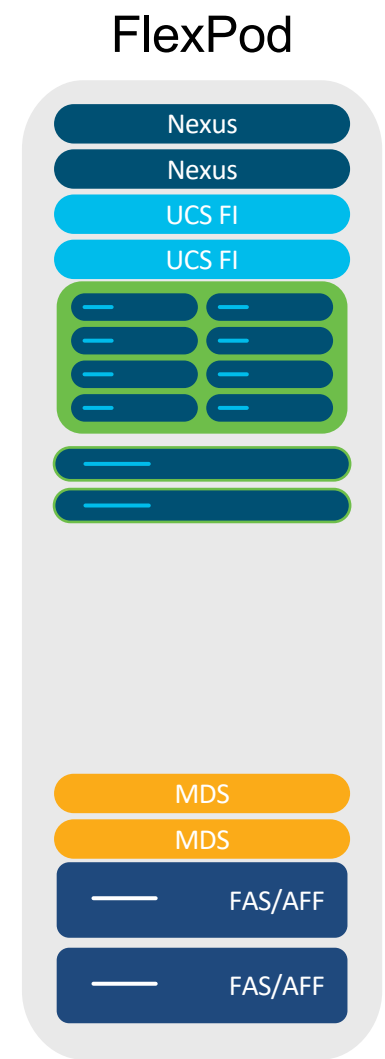

FlexPod Webinar Series

VMware

August 2023

FlexPod Design – One Model

Automation

Monitoring

Integration

- ONTAP vRealize management and content packs available from VMware (formerly Blue Medora)
- Third-party applications offer deep ONTAP integrations, such as Cisco Intersight, Commvault Complete Backup and Recovery, Veeam Backup and Replication, and many more

NetApp ONTAP Tools for VMware vSphere

Integrating management applications into a single virtual appliance

ONTAP Tools for VMware v9.12

What's New

- **vSphere 7.x & 8.0 Support**
 - Validated performance and placement
 - Interop qualification
 - Virtual Storage Console support
- **Increased max LUN, file, & volume size with ONTAP 9.12.1P2**
 - 128TB LUN size
 - 128TB file size
 - 300TB Volume size
- **NVMe-oF vVol Support**
 - vSphere 8.0 required
- **SnapMirror Quick Resync Support**
 - enables faster resync times for Site Recovery Manager's (SRM) Reprotect and Restore operation

Natively integrate storage management into the vCenter UI

Storage at a glance through easy-to-understand dashboards

ONTAP tools for VMware vSphere vCenter server vc1.demo.netapp.com

Getting Started **Traditional Dashboard** vVols Dashboard