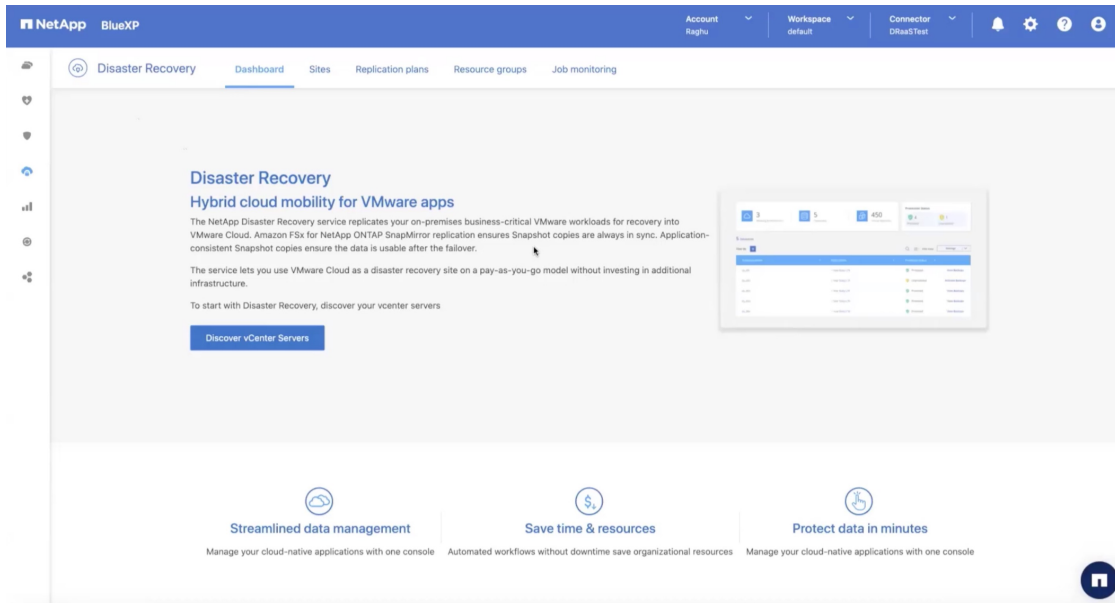

BlueXP Disaster Recovery Preview of Initial Offering

DR site with VMC - FSxN NFS datastore

Availability
in May

Features and Benefits

- Integrated with BlueXP control plane
- **Supports DR and migration use cases**
- Supports VMC on AWS with FSxN as DR site
- **Orchestrated, on-demand failover and failback leveraging SnapMirror for NFS datastore**
- Simplified deployment & administration
- DR site management, vCenter discovery
- Resource groupings, Replication plans
- Multiple, point-in-time recovery
- Policy driven, continuous compliance health checks
- Orchestrated failover to VMC-FSxN using replicated datastore volumes
- Low RPO and RTO