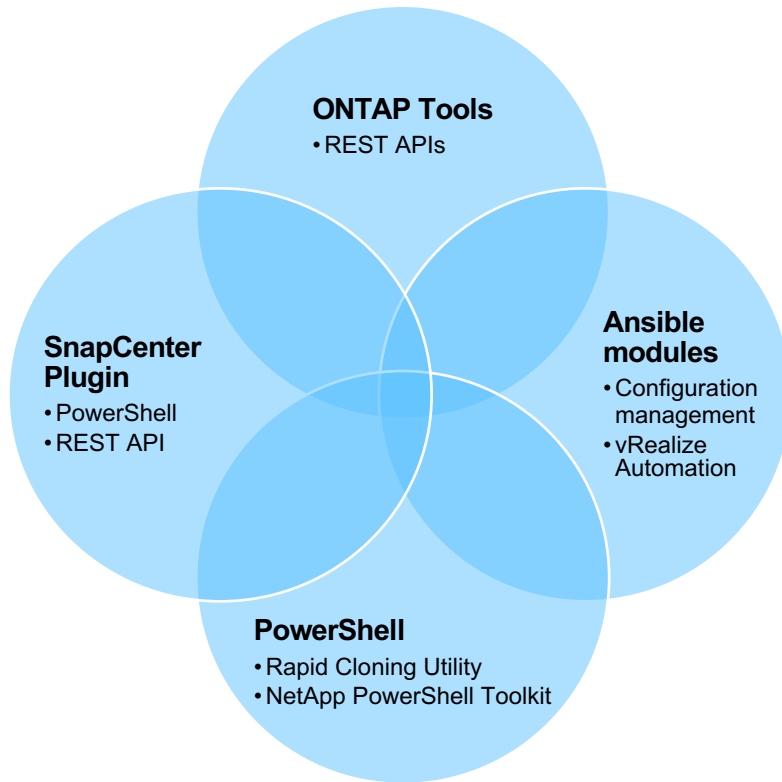

FlexPod Webinar Series

VMware

August 2023

FlexPod Design – One Model

Automation

Monitoring

Integration

- ONTAP vRealize management and content packs available from VMware (formerly Blue Medora)
- Third-party applications offer deep ONTAP integrations, such as Cisco Intersight, Commvault Complete Backup and Recovery, Veeam Backup and Replication, and many more

Natively integrate storage management into the vCenter UI

Storage at a glance through easy-to-understand dashboards

ONTAP tools for VMware vSphere vCenter server vc1.demo.netapp.com

Getting Started **Traditional Dashboard** vVols Dashboard