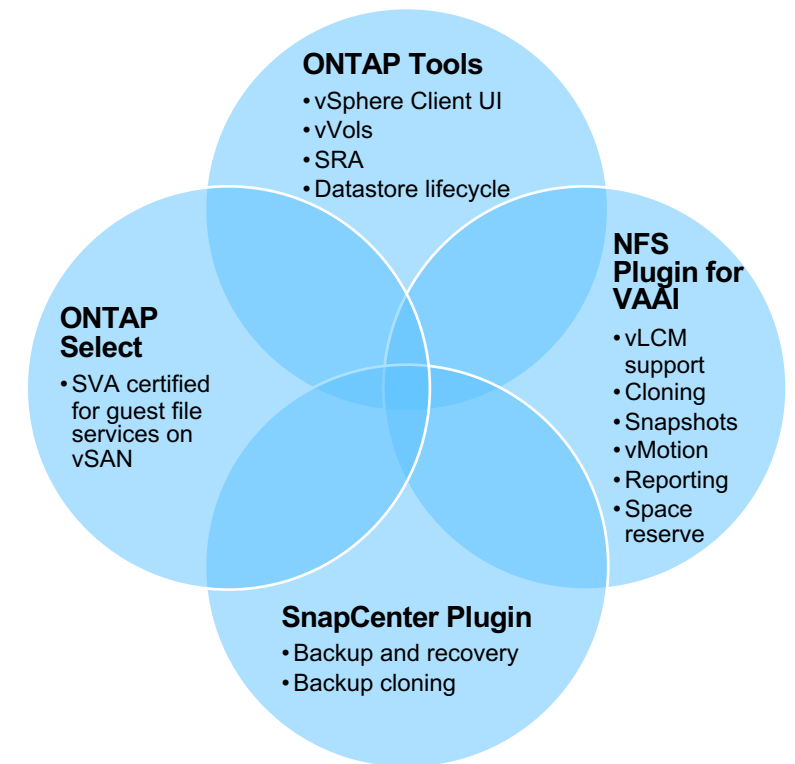

FlexPod Webinar Series

VMware

August 2023

FlexPod Design – One Model

Automation

Monitoring

Integration

- ONTAP vRealize management and content packs available from VMware (formerly Blue Medora)
- Third-party applications offer deep ONTAP integrations, such as Cisco Intersight, Commvault Complete Backup and Recovery, Veeam Backup and Replication, and many more

Natively integrate storage management into the vCenter UI

Storage at a glance through easy-to-understand dashboards

ONTAP tools for VMware vSphere vCenter server vc1.demo.netapp.com

Getting Started **Traditional Dashboard** vVols Dashboard

VMC – FSxN NFS datastore

footprint approach; it offers the benefits of a proven and trusted DR platform with the scale and flexibility of the public cloud.

- Disaster Recovery Orchestrator
 - **Scripted solution with UI** that automates & orchestrates DR between on-premises vSphere ONTAP and VMC – FSxN
 - **Customer managed** Docker image
 - Community supported
- Features & Benefits
 - Orchestrated, on-demand DR leveraging SnapMirror for **NFS datastore**
 - Simplified deployment & administration
 - Recovery plan creation, VM grouping
 - Multiple, point-in-time recovery
 - Policy driven, continuous compliance checks
 - Orchestrated failover to VMC-FSxN using replicated datastore volumes
 - Offers predictable RTO at lower cost