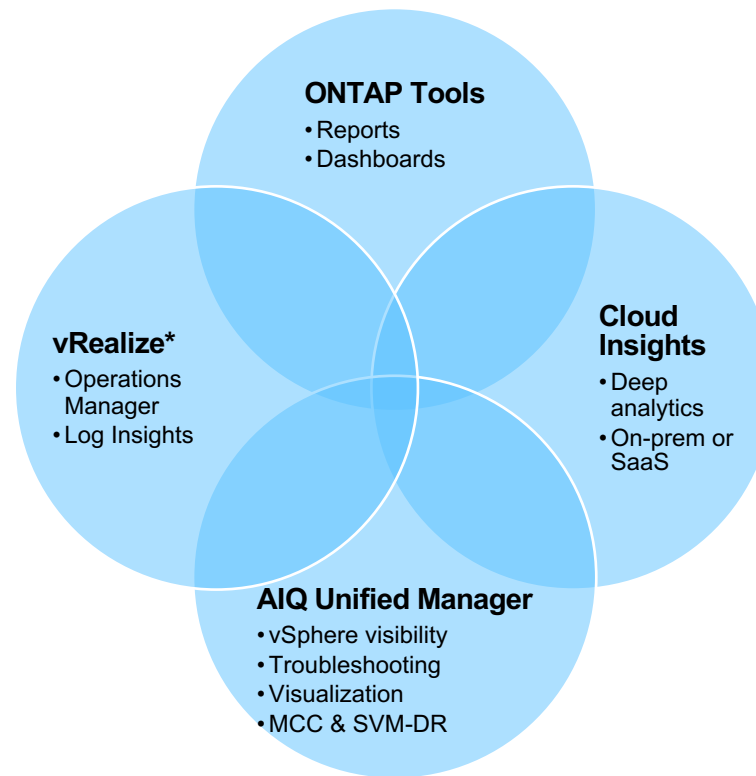

FlexPod Webinar Series

VMware

August 2023

FlexPod Design – One Model

Automation

Monitoring

Integration

- ONTAP vRealize management and content packs available from VMware (formerly Blue Medora)
- Third-party applications offer deep ONTAP integrations, such as Cisco Intersight, Commvault Complete Backup and Recovery, Veeam Backup and Replication, and many more