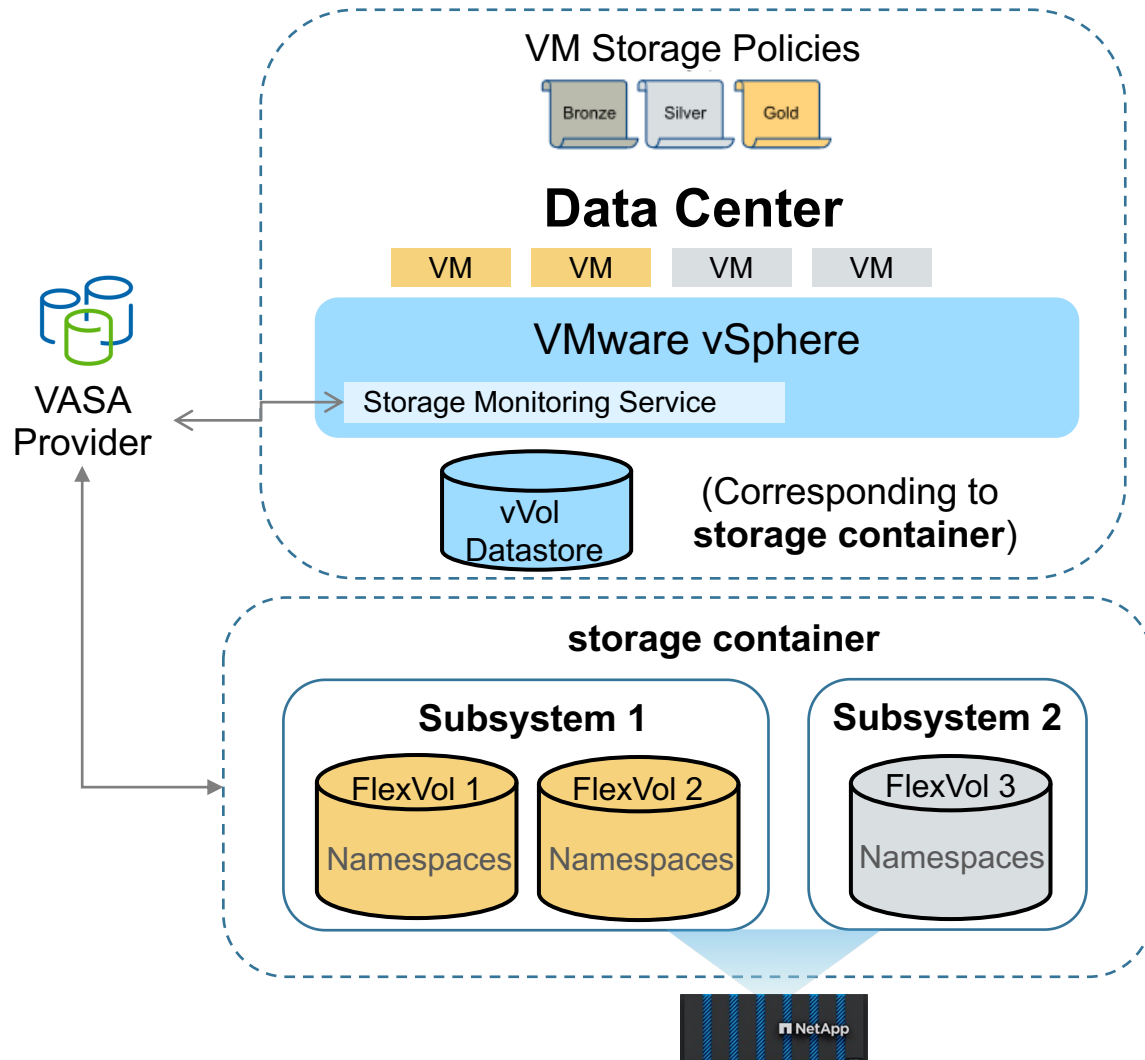

VM Name	Committed Capacity
OTV1	9.44 GB
scv-1	5.63 GB
SiteA-vm01	2.87 GB
vCLS-e4ee0253-58d0-4952-b462-6ee69bdabdc	360.86 MB

Storage Systems

Clusters: 1 ✓ SVMs: 1 ✓

[View all storage systems](#)

ESXi Host Systems

NFS settings: 1 ✓ MPIO settings: 1 ✓ Adapter settings: 1 ✓

[Edit ESXi host settings](#)

Introduction to NVMe-oF vVols

An architectural overview

- Six key components (more detail in slide notes)
 - VMware vSphere
 - ONTAP tools VASA Provider
 - vVols datastore
 - Storage container
 - Virtual Protocol Endpoint (vPE)
 - vVols NVMe namespaces
- Automatic end-to-end configuration shifts complexity away from the admin and into software
- Eliminate noisy neighbor issues and let SPBM automate QoS policy configuration
- Not constrained by normal VMFS limits

SnapCenter for VMware

Storage snapshots at a glance through easy-to-understand dashboards

SnapCenter Plug-in for VMware vSphere **INSTANCE 192.168.0.74:8080** ▾

Dashboard

Dashboard

Status Job Monitor Reports Getting Started