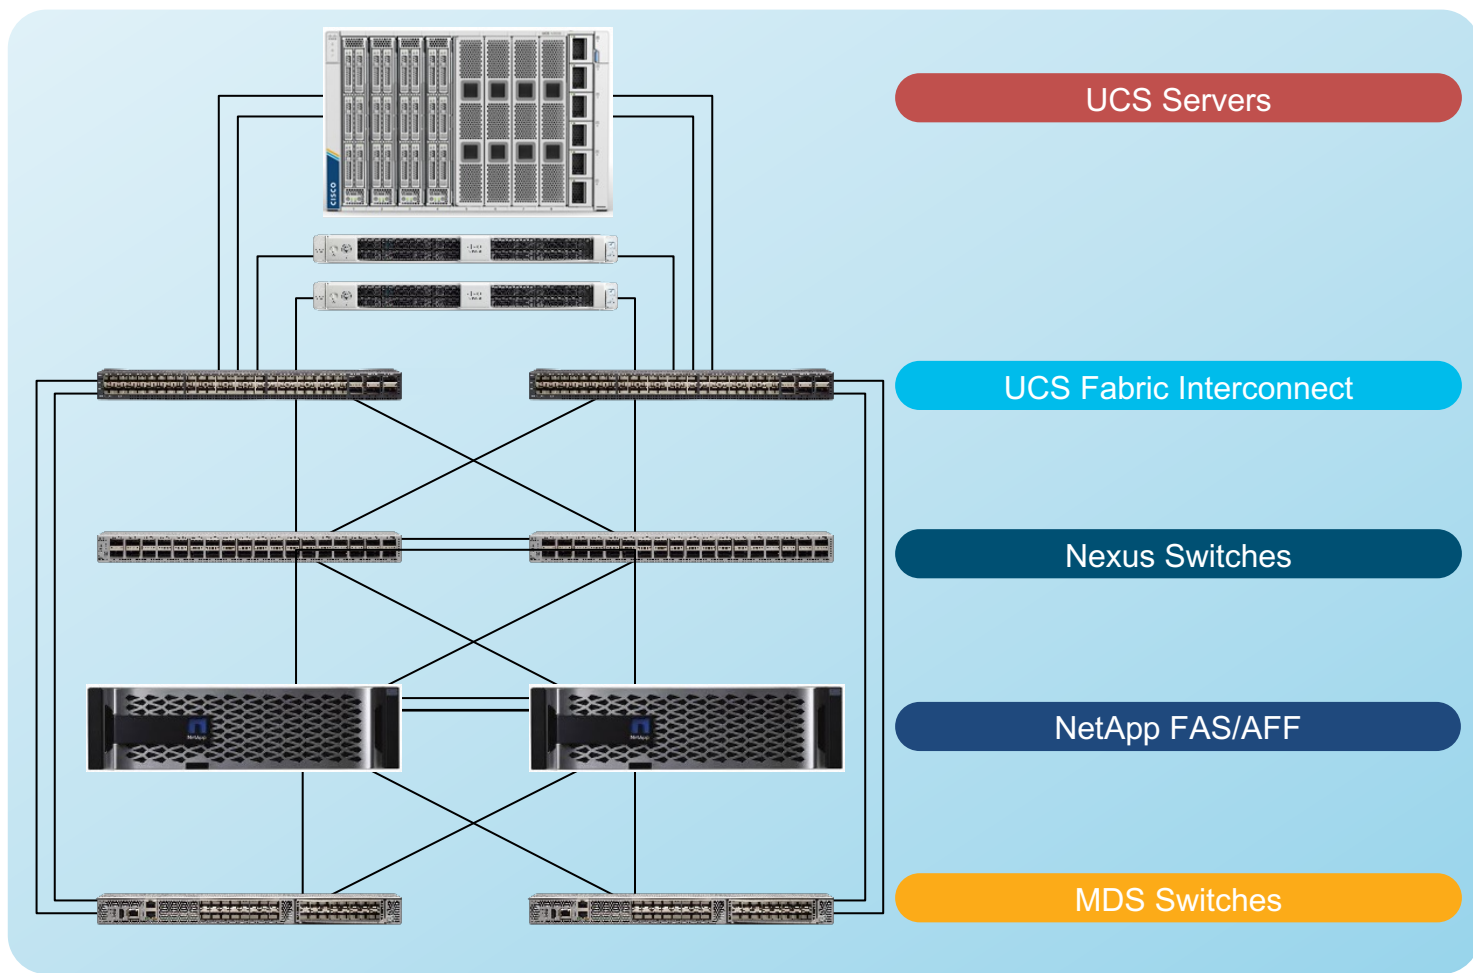

FlexPod Webinar Series

VMware

August 2023

FlexPod Design – One Model

Automation

Monitoring

Integration

- ONTAP vRealize management and content packs available from VMware (formerly Blue Medora)
- Third-party applications offer deep ONTAP integrations, such as Cisco Intersight, Commvault Complete Backup and Recovery, Veeam Backup and Replication, and many more

NetApp ONTAP Tools for VMware vSphere

Integrating management applications into a single virtual appliance

ONTAP Tools for VMware v9.12

What's New

- **vSphere 7.x & 8.0 Support**
 - Validated performance and placement
 - Interop qualification
 - Virtual Storage Console support
- **Increased max LUN, file, & volume size with ONTAP 9.12.1P2**
 - 128TB LUN size
 - 128TB file size
 - 300TB Volume size
- **NVMe-oF vVol Support**
 - vSphere 8.0 required
- **SnapMirror Quick Resync Support**
 - enables faster resync times for Site Recovery Manager's (SRM) Reprotect and Restore operation

Natively integrate storage management into the vCenter UI

Storage at a glance through easy-to-understand dashboards

ONTAP tools for VMware vSphere vCenter server vc1.demo.netapp.com

Getting Started **Traditional Dashboard** vVols Dashboard

NFS settings: 1 ✓ MPIO settings: 1 ✓ Adapter settings: 1 ✓

[Edit ESXi host settings](#)

Introduction to NVMe-oF vVols

An architectural overview

- Six key components (more detail in slide notes)
 - VMware vSphere
 - ONTAP tools VASA Provider
 - vVols datastore
 - Storage container
 - Virtual Protocol Endpoint (vPE)
 - vVols NVMe namespaces
- Automatic end-to-end configuration shifts complexity away from the admin and into software
- Eliminate noisy neighbor issues and let SPBM automate QoS policy configuration
- Not constrained by normal VMFS limits